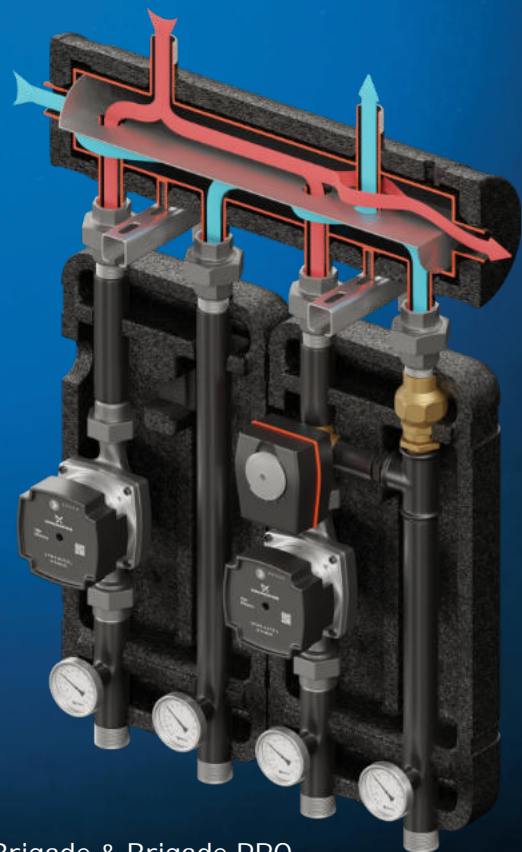

Pump groups & Pump groups PRO

**ESBE VRG 432 3-way rotary progressive valve
1" Kvs 8.0 + ESBE ARA actuator**

Thermostatic valves ESBE VTA 1"
- VTA 322 Kvs 1.6
- VTA 372 Kvs 3.4

A choice of three options:
- pump Grundfos 25/7
- pump LFP Leszno
- without pumps (universal span 180mm)

PRO pump groups included:
- thermometer + ball valve
- thermometer + ball valve + backflow valve

Pump groups compatible with:

Pump groups in sets:

NEW

PRO pump groups

thermometer
+ ball valve

thermometer
+ ball valve
+ backflow valve

with 3-way rotary valve VRG 432 1" progressive Kvs up to 8.0

with thermostatic valve VTA 1" VTA 322 Kvs 1.6 VTA 372 Kvs 3.4

universal

to 50kW
ΔT 15°C
to 280 m²
ΔT 5°C, 55 W/m²
VRG valve integrated

ΔT 5°C, 55 W/m²
VTA 322 1" Kvs 1,6 to 60 m²
VTA 372 1" Kvs 3,4 from 40 to 120 m²
Valve VTA

Actuator ESBE 3 pts. 230V

Pump 25/7 Grundfos
Pump 25/60 LFP

Thermometer + ball valve + backflow valve
Thermometer + ball valve

Thermometer + ball valve + backflow valve
Thermometer + ball valve

Thread 1" Int.