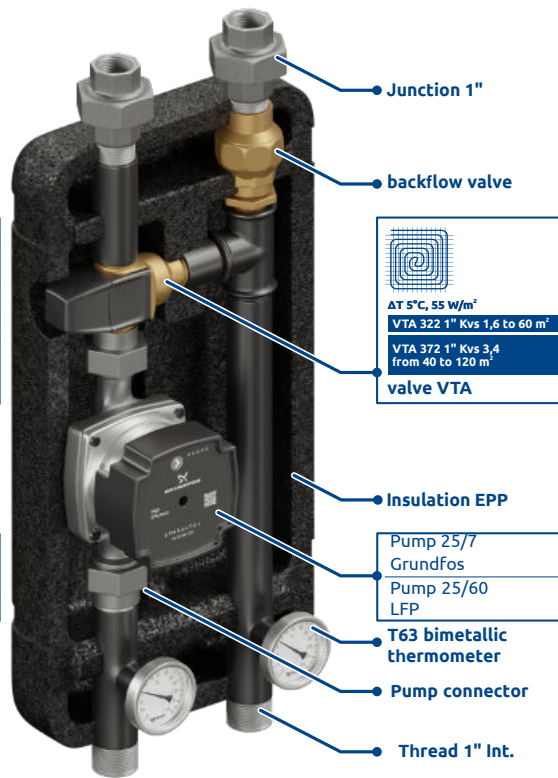

PRO pump groups included:
- thermometer + ball valve
- thermometer + ball valve + backflow valve

Pump groups compatible with:

Pump groups in sets:

NEW

PRO pump groups

thermometer
+ ball valve

thermometer
+ ball valve
+ backflow valve

Actuator ESBE 3 pts. 230V

Pump 25/7 Grundfos
Pump 25/60 LFP

Thermometer + ball valve + backflow valve
Thermometer + ball valve

Thermometer + ball valve + backflow valve
Thermometer + ball valve

Thread 1" Int.

Thread 1" Int.

product code

VRG 432 Kvs 8,0		YES		YES	YES	629400
VRG 432 Kvs 8,0		YES		YES	YES	629410
VRG 432 Kvs 8,0	YES	YES		YES	YES	629470
VRG 432 Kvs 8,0	YES	YES		YES	YES	629480
VTA 322 Kvs 1,6			YES	YES	YES	629300
VTA 322 Kvs 1,6	YES		YES	YES	YES	629370
VTA 372 Kvs 3,4			YES	YES	YES	629500
VTA 372 Kvs 3,4	YES		YES	YES	YES	629570
universal				YES	YES	629000
universal	YES			YES	YES	629070
VRG 432 Kvs 8,0		YES	YES	YES	YES	629450
VRG 432 Kvs 8,0		YES	YES	YES	YES	629460
VTA 322 Kvs 1,6		YES	YES	YES	YES	629350
VTA 372 Kvs 3,4		YES	YES	YES	YES	629550
universal		YES		YES	YES	629050

Pump groups

with 3-way rotary valve VRG 432 1" progressive
Kvs up to 8.0

with thermostatic valve VTA 1" VTA
322 Kvs 1.6 VTA 372 Kvs 3.4

universal

Model	VRG	ESBE VRG	Mixing valve	Watts	Backflow	ESBE actuator	Product code
VRG 432 Kvs 8,0		YES		YES	YES		625400
VRG 432 Kvs 8,0		YES		YES	YES	YES	625410
VRG 432 Kvs 8,0	YES	YES		YES	YES		625470
VRG 432 Kvs 8,0	YES	YES		YES	YES	YES	625480
VTA 322 Kvs 1,6			YES	YES	YES		625300
VTA 322 Kvs 1,6	YES		YES	YES	YES		625370
VTA 372 Kvs 3,4			YES	YES	YES		625500
VTA 372 Kvs 3,4	YES		YES	YES	YES		625570
universal				YES			625000
universal	YES			YES			625070
VRG 432 Kvs 8,0		YES	YES	YES	YES		625450
VRG 432 Kvs 8,0		YES	YES	YES	YES	YES	625460
VTA 322 Kvs 1,6		YES	YES	YES	YES		625350
VTA 372 Kvs 3,4		YES	YES	YES	YES		625550
universal		YES		YES			625050