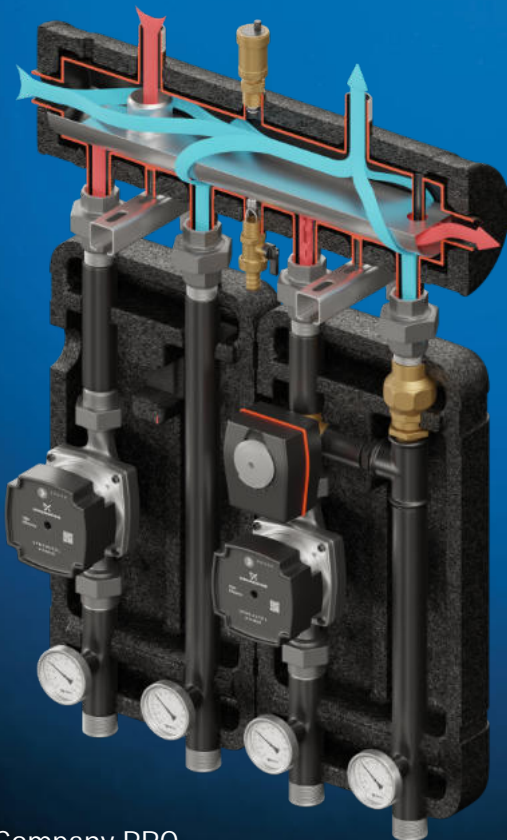

Pump groups & Pump groups PRO

**ESBE VRG 432 3-way rotary progressive valve
1" Kvs 8.0 + ESBE ARA actuator**

Thermostatic valves ESBE VTA 1"
- VTA 322 Kvs 1.6
- VTA 372 Kvs 3.4

A choice of three options:
- pump Grundfos 25/7
- pump LFP Leszno
- without pumps (universal span 180mm)

PRO pump groups included:
- thermometer + ball valve
- thermometer + ball valve + backflow valve

Pump groups compatible with:

Pump groups in sets:

NEW

PRO pump groups

thermometer
+ ball valve

thermometer
+ ball valve
+ backflow valve

with 3-way rotary valve VRG 432 1" progressive Kvs up to 8.0

with thermostatic valve VTA 1" VTA 322 Kvs 1.6 VTA 372 Kvs 3.4

universal

to 50kW
ΔT 15°C
to 280 m²
ΔT 5°C, 55 W/m²
VRG valve integrated

ΔT 5°C, 55 W/m²
VTA 322 1" Kvs 1,6 to 60 m²
VTA 372 1" Kvs 3,4 from 40 to 120 m²
Valve VTA

Actuator ESBE 3 pts. 230V

Pump 25/7 Grundfos
Pump 25/60 LFP

Thermometer + ball valve + backflow valve
Thermometer + ball valve

Thermometer + ball valve + backflow valve
Thermometer + ball valve

Thread 1" Int.