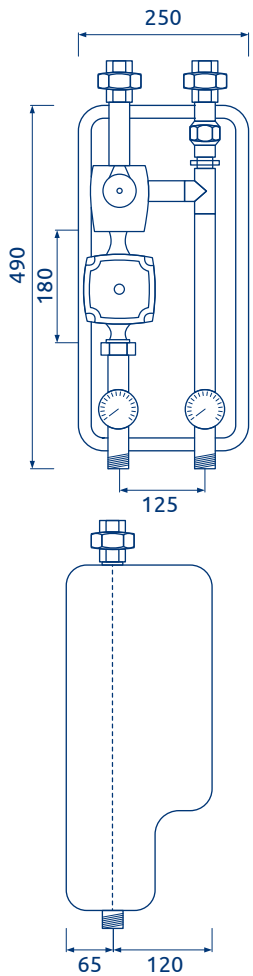

Pump groups

with 3-way rotary valve VRG 432 1" progressive
Kvs up to 8.0

with thermostatic valve VTA 1" VTA
322 Kvs 1.6 VTA 372 Kvs 3.4

universal

Model	VRG	ESBE VRG	Mixing valve	Watts	Backflow	ESBE actuator	Product code
VRG 432 Kvs 8,0		YES		YES	YES		625400
VRG 432 Kvs 8,0		YES		YES	YES	YES	625410
VRG 432 Kvs 8,0	YES	YES		YES	YES		625470
VRG 432 Kvs 8,0	YES	YES		YES	YES	YES	625480
VTA 322 Kvs 1,6			YES	YES	YES		625300
VTA 322 Kvs 1,6	YES		YES	YES	YES		625370
VTA 372 Kvs 3,4			YES	YES	YES		625500
VTA 372 Kvs 3,4	YES		YES	YES	YES		625570
universal				YES			625000
universal	YES			YES			625070
VRG 432 Kvs 8,0		YES	YES	YES	YES		625450
VRG 432 Kvs 8,0		YES	YES	YES	YES	YES	625460
VTA 322 Kvs 1,6		YES	YES	YES	YES		625350
VTA 372 Kvs 3,4		YES	YES	YES	YES		625550
universal		YES		YES			625050