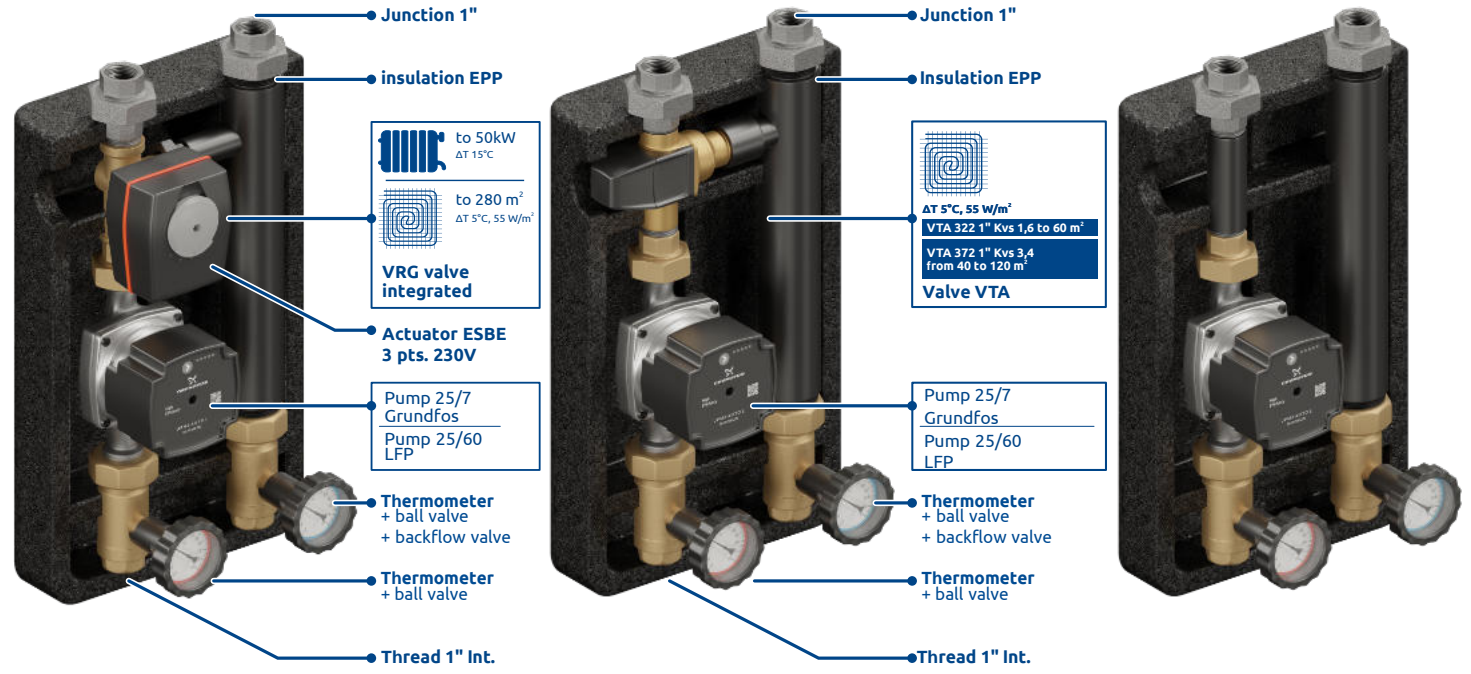

Pump groups & Pump groups PRO

**ESBE VRG 432 3-way rotary progressive valve
1" Kvs 8.0 + ESBE ARA actuator**

Thermostatic valves ESBE VTA 1"
- VTA 322 Kvs 1.6
- VTA 372 Kvs 3.4

A choice of three options:
- pump Grundfos 25/7
- pump LFP Leszno
- without pumps (universal span 180mm)

PRO pump groups included:
- thermometer + ball valve
- thermometer + ball valve + backflow valve

Pump groups compatible with:

Pump groups in sets:

NEW

PRO pump groups

thermometer
+ ball valve

thermometer
+ ball valve
+ backflow valve

with 3-way rotary valve VRG 432 1" progressive Kvs up to 8.0

with thermostatic valve VTA 1" VTA 322 Kvs 1.6 VTA 372 Kvs 3.4

universal

to 50kW
ΔT 15°C
to 280 m²
ΔT 5°C, 55 W/m²
VRG valve integrated

ΔT 5°C, 55 W/m²
VTA 322 1" Kvs 1,6 to 60 m²
VTA 372 1" Kvs 3,4 from 40 to 120 m²
Valve VTA

Actuator ESBE 3 pts. 230V

Pump 25/7 Grundfos
Pump 25/60 LFP

Thermometer + ball valve + backflow valve
Thermometer + ball valve

Thermometer + ball valve + backflow valve
Thermometer + ball valve

Thread 1" Int.