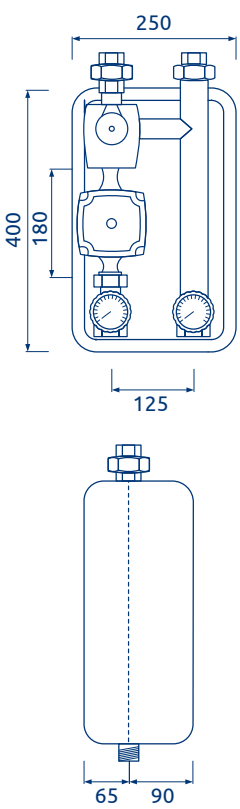

Pump groups & Pump groups PRO

**ESBE VRG 432 3-way rotary progressive valve
1" Kvs 8.0 + ESBE ARA actuator**

Thermostatic valves ESBE VTA 1"
- VTA 322 Kvs 1.6
- VTA 372 Kvs 3.4

A choice of three options:
- pump Grundfos 25/7
- pump LFP Leszno
- without pumps (universal span 180mm)

with 3-way rotary valve VRG 432 1" progressive Kvs up to 8.0

with thermostatic valve VTA 1" VTA 322 Kvs 1.6 VTA 372 Kvs 3.4

universal

to 50kW
ΔT 15°C
to 280 m²
ΔT 5°C, 55 W/m²
VRG valve integrated

ΔT 5°C, 55 W/m²
VTA 322 1" Kvs 1,6 to 60 m²
VTA 372 1" Kvs 3,4 from 40 to 120 m²
Valve VTA

Actuator ESBE 3 pts. 230V

Pump 25/7 Grundfos
Pump 25/60 LFP

Thermometer + ball valve + backflow valve
Thermometer + ball valve

Thermometer + ball valve + backflow valve
Thermometer + ball valve

Thread 1" Int.

Thread 1" Int.

product code

VRG 432 Kvs 8,0		YES		YES	YES	629400
VRG 432 Kvs 8,0		YES		YES	YES	629410
VRG 432 Kvs 8,0	YES	YES		YES	YES	629470
VRG 432 Kvs 8,0	YES	YES		YES	YES	629480
VTA 322 Kvs 1,6			YES	YES	YES	629300
VTA 322 Kvs 1,6	YES		YES	YES	YES	629370
VTA 372 Kvs 3,4			YES	YES	YES	629500
VTA 372 Kvs 3,4	YES		YES	YES	YES	629570
universal				YES	YES	629000
universal	YES			YES	YES	629070
VRG 432 Kvs 8,0		YES	YES	YES	YES	629450
VRG 432 Kvs 8,0		YES	YES	YES	YES	629460
VTA 322 Kvs 1,6		YES	YES	YES	YES	629350
VTA 372 Kvs 3,4		YES	YES	YES	YES	629550
universal		YES		YES	YES	629050