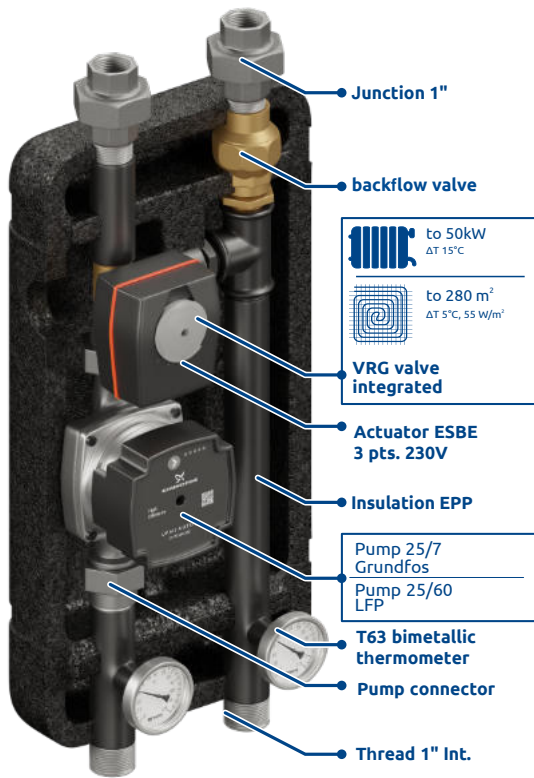

PRO pump groups included:
- thermometer + ball valve
- thermometer + ball valve + backflow valve

Pump groups compatible with:

Pump groups in sets:

NEW

PRO pump groups

thermometer
+ ball valve

thermometer
+ ball valve
+ backflow valve

Actuator ESBE 3 pts. 230V

Pump 25/7 Grundfos
Pump 25/60 LFP

Thermometer + ball valve + backflow valve
Thermometer + ball valve

Thermometer + ball valve + backflow valve
Thermometer + ball valve

Thread 1" Int.

Thread 1" Int.

product code

VRG 432 Kvs 8,0		YES		YES	YES	629400
VRG 432 Kvs 8,0		YES		YES	YES	629410
VRG 432 Kvs 8,0	YES	YES		YES	YES	629470
VRG 432 Kvs 8,0	YES	YES		YES	YES	629480
VTA 322 Kvs 1,6			YES	YES	YES	629300
VTA 322 Kvs 1,6	YES		YES	YES	YES	629370
VTA 372 Kvs 3,4			YES	YES	YES	629500
VTA 372 Kvs 3,4	YES		YES	YES	YES	629570
universal				YES	YES	629000
universal	YES			YES	YES	629070
VRG 432 Kvs 8,0		YES	YES	YES	YES	629450
VRG 432 Kvs 8,0		YES	YES	YES	YES	629460
VTA 322 Kvs 1,6		YES	YES	YES	YES	629350
VTA 372 Kvs 3,4		YES	YES	YES	YES	629550
universal		YES		YES	YES	629050

Pump groups

with 3-way rotary valve VRG 432 1" progressive
Kvs up to 8.0

with thermostatic valve VTA 1" VTA
322 Kvs 1.6 VTA 372 Kvs 3.4

universal

Model	VRG	ESBE VRG	Mixing valve	Watts	Backflow	ESBE actuator	Product code
VRG 432 Kvs 8,0		YES		YES	YES		625400
VRG 432 Kvs 8,0		YES		YES	YES	YES	625410
VRG 432 Kvs 8,0	YES	YES		YES	YES		625470
VRG 432 Kvs 8,0	YES	YES		YES	YES	YES	625480
VTA 322 Kvs 1,6			YES	YES	YES		625300
VTA 322 Kvs 1,6	YES		YES	YES	YES		625370
VTA 372 Kvs 3,4			YES	YES	YES		625500
VTA 372 Kvs 3,4	YES		YES	YES	YES		625570
universal				YES			625000
universal	YES			YES			625070
VRG 432 Kvs 8,0		YES	YES	YES	YES		625450
VRG 432 Kvs 8,0		YES	YES	YES	YES	YES	625460
VTA 322 Kvs 1,6		YES	YES	YES	YES		625350
VTA 372 Kvs 3,4		YES	YES	YES	YES		625550
universal		YES		YES			625050