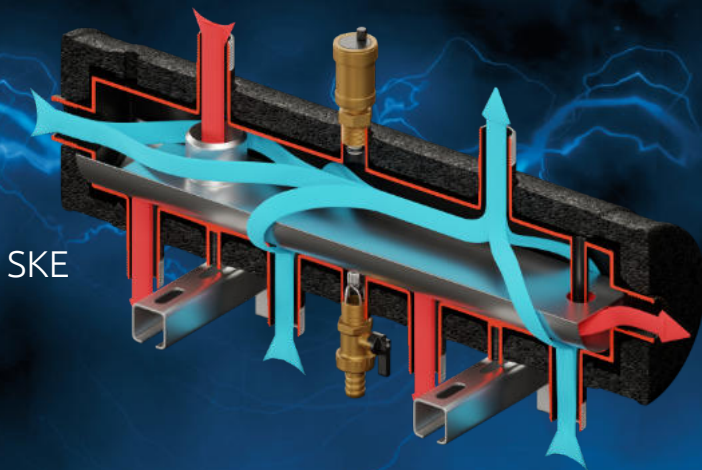

Pump groups & Pump groups PRO

**ESBE VRG 432 3-way rotary progressive valve
1" Kvs 8.0 + ESBE ARA actuator**

Thermostatic valves ESBE VTA 1"
- VTA 322 Kvs 1.6
- VTA 372 Kvs 3.4

A choice of three options:
- pump Grundfos 25/7
- pump LFP Leszno
- without pumps (universal span 180mm)

PRO pump groups included:
- thermometer + ball valve
- thermometer + ball valve + backflow valve

Pump groups compatible with:

Pump groups in sets:

NEW

PRO pump groups

thermometer
+ ball valve

thermometer
+ ball valve
+ backflow valve

with 3-way rotary valve VRG 432 1" progressive Kvs up to 8.0

with thermostatic valve VTA 1" VTA 322 Kvs 1.6 VTA 372 Kvs 3.4

universal

to 50kW
ΔT 15°C
to 280 m²
ΔT 5°C, 55 W/m²
VRG valve integrated

ΔT 5°C, 55 W/m²
VTA 322 1" Kvs 1,6 to 60 m²
VTA 372 1" Kvs 3,4 from 40 to 120 m²
Valve VTA

Actuator ESBE 3 pts. 230V

Pump 25/7 Grundfos
Pump 25/60 LFP

Thermometer + ball valve + backflow valve
Thermometer + ball valve

Thermometer + ball valve + backflow valve
Thermometer + ball valve

Thread 1" Int.