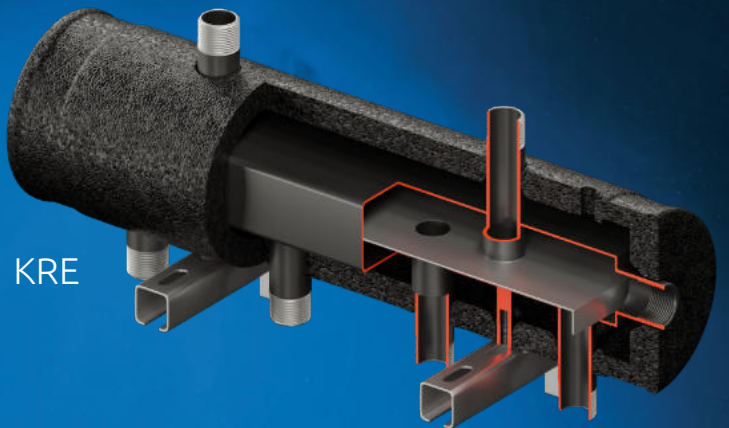

Pump groups & Pump groups PRO

**ESBE VRG 432 3-way rotary progressive valve
1" Kvs 8.0 + ESBE ARA actuator**

Thermostatic valves ESBE VTA 1"
- VTA 322 Kvs 1.6
- VTA 372 Kvs 3.4

A choice of three options:
- pump Grundfos 25/7
- pump LFP Leszno
- without pumps (universal span 180mm)

PRO pump groups included:
- thermometer + ball valve
- thermometer + ball valve + backflow valve

Pump groups compatible with:

Pump groups in sets:

NEW

PRO pump groups

thermometer
+ ball valve

thermometer
+ ball valve
+ backflow valve

with 3-way rotary valve VRG 432 1" progressive Kvs up to 8.0

with thermostatic valve VTA 1" VTA 322 Kvs 1.6 VTA 372 Kvs 3.4

universal

to 50kW
ΔT 15°C
to 280 m²
ΔT 5°C, 55 W/m²
VRG valve integrated

ΔT 5°C, 55 W/m²
VTA 322 1" Kvs 1,6 to 60 m²
VTA 372 1" Kvs 3,4 from 40 to 120 m²
Valve VTA

Actuator ESBE 3 pts. 230V

Pump 25/7 Grundfos
Pump 25/60 LFP

Thermometer + ball valve + backflow valve
Thermometer + ball valve

Thermometer + ball valve + backflow valve
Thermometer + ball valve

Thread 1" Int.